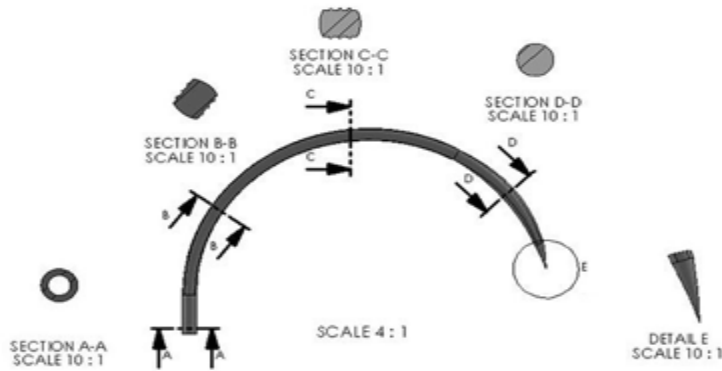

Round Body Needles

Needle Type	Round Body
Curvature	1/4 Circle, 1/2 Circle, 3/8 Circle, 5/8 Circle, Straight, J Curve, SKI Curve
Length Range	08.00mm - 110.00mm
Bore Dia Range	0.15mm - 1.10mm
Wire Dia Range	0.35mm - 1.57mm
Needle Material Grade	AISI 420 Stainless Steel & AISI 302 Stainless Steel
Needle Finish	Ribbed and Siliconized